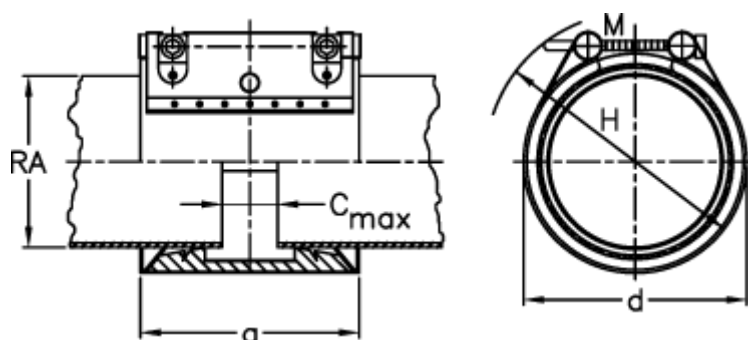

Article number: 025799300129

Description: Norma Connect pipe coupling
GRIP E W5 Ø=129,0 EPDM, 16 bar

Measures

a	= 115
C max with insertion band	= 35
d	= 155
H	= 185
M (screw)	= M12
Nominal pressure (bar)	= 16
RA	= 129
RA min-RA max	= 127,8-130,2

Weight a piece = 2.4